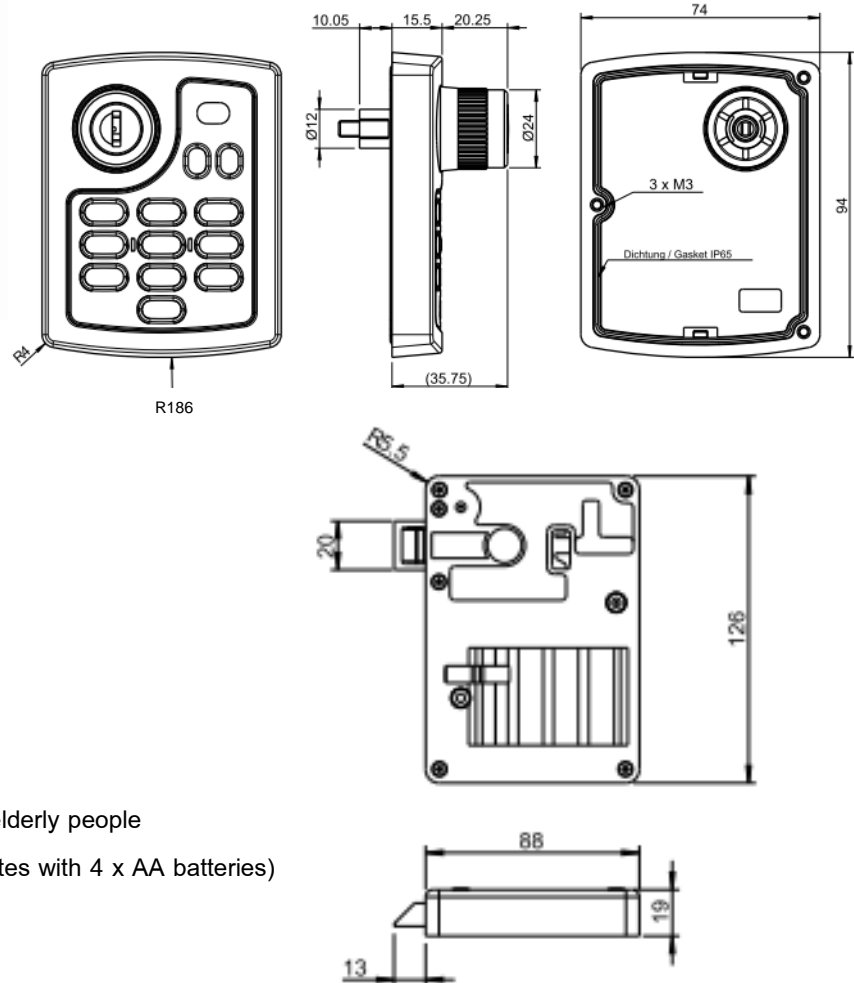

Description

The NEW **MELO** Digital Combination Locks series, a nice flexible locking system

Introducing the **3752 MELO** and the **3753 I Button MELO**, our new versatile electronic lock which combines a range of sophisticated features with ease of use and a flexible range of design options. Simply choose between a keypad or i-button operated front module and a slam or dead bolt back end and create your perfect lock.

Specifically designed to reduce installation costs by minimizing the work required to match and fit the product to a broad range of applications including personal lockers, swimming pools, health clubs, schools, general enclosures, and most wooden and metal furniture. protection class IP65 allows using **MELO** especially for wet room applications.

Features

- Modular design
- Private or public mode)
- Key pad optimized for elderly people
- Stand alone unit (operates with 4 x AA batteries)
- 4-digit user code
- 6-digit master code
- Min. 50,000 operation cycles (battery life time)
- Low battery warning (LED-flashing)
- Mechanical key override
- IP65 rated (front module) and IP55 rated (rear module)
- Power and key indicator lights (LED)
- Max. torque limit on the head: 25Nm
- Max. pressure on the bolt (head): 2.000N
- Door thickness: 0,8 - 15mm > standard
19 - 30mm with optional adaptors